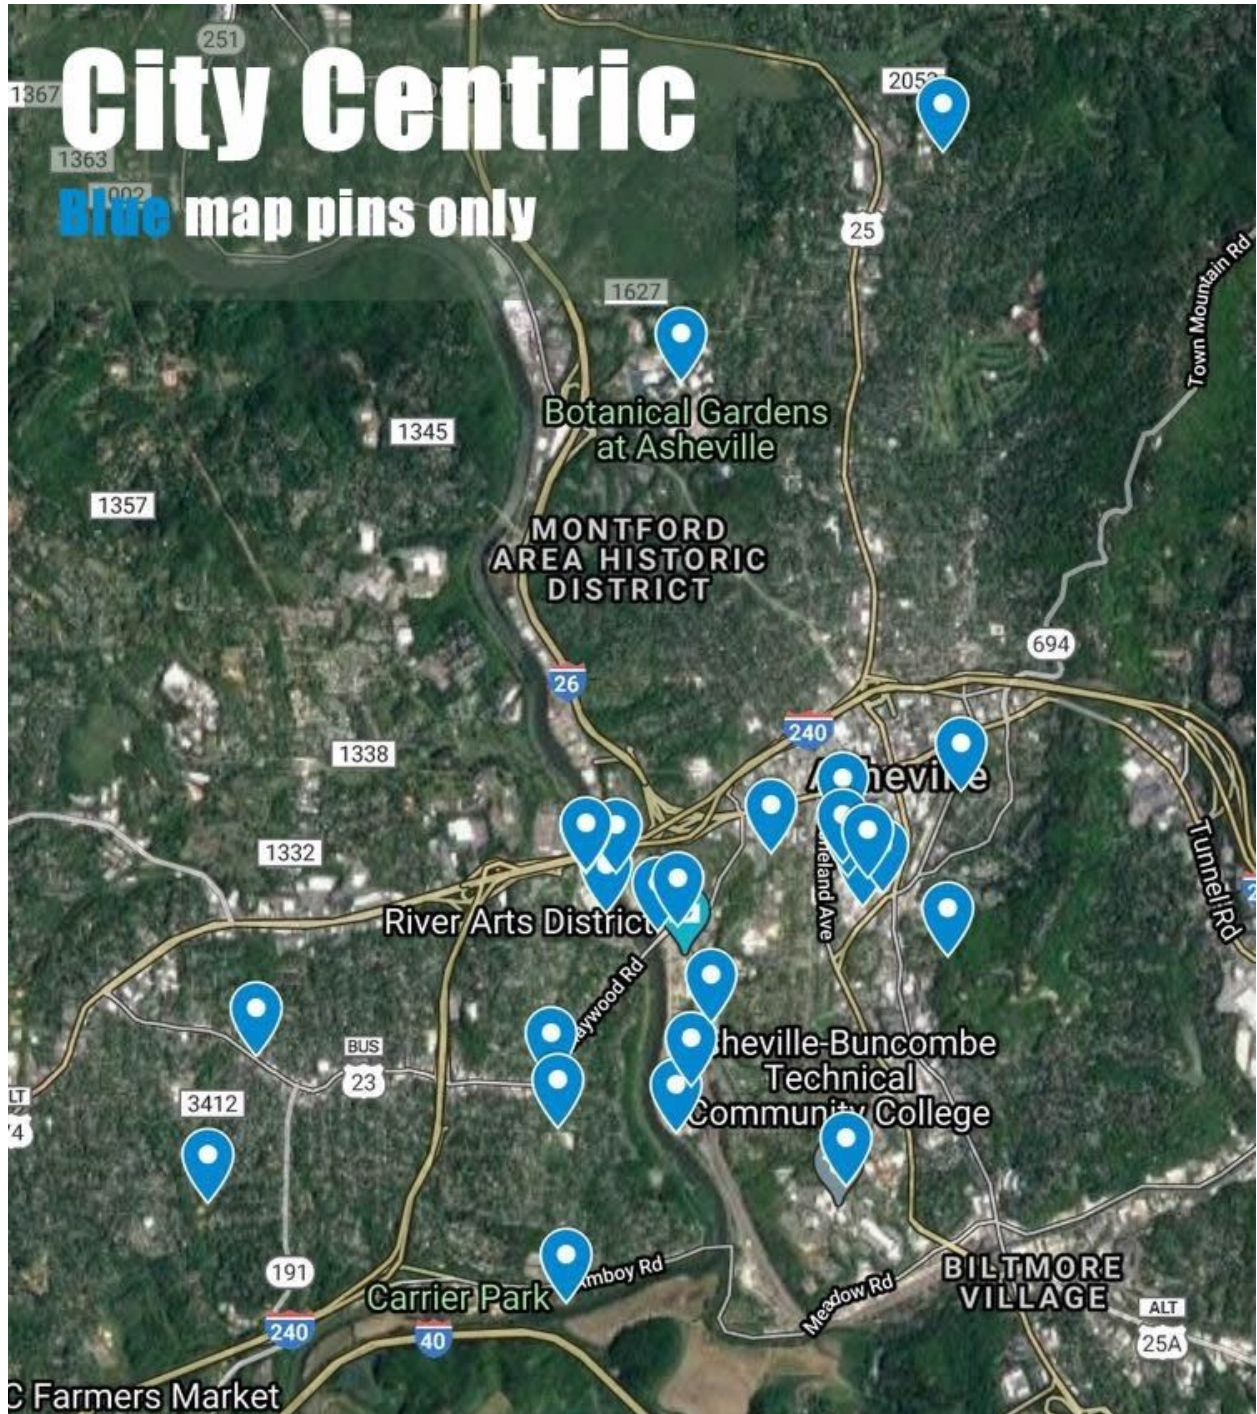

Manatee on a wall

Sprinkle Creek Landscaped Home

Walnut Cove Overlook

Tour de Fat Dance Contest

Rough & Rowdy Bonus Points Available:

- 3 little pigs on Sunset
- An i9 product
- A pic of jewel weed
- The bike tree on Waynesville Ave
- A representation of transportation in public art
- A pic of a Fall Out competitor
- A camper van
- A [Bicycle Friendly Business](#) designated by the League of American Bicyclists.
- A photo of your team under a bridge

City Centric Map

City Centric Check Point List

Edible Garden

New Belgium Brewing Company

Metallic Fish

Beaucatcher Greenway @ White Fawn

Wake Sculpture by Mel Chin

Smith-McDowell House Museum

Deck looking over French Broad River

On street bike corral @ Catawba Brewing Company
South Slope

Aston Park Tennis Court

Wedge at Foundation

Owl Bakery

Manatee Wall

Major Taylor Mural

RADTIP Kiosk

Cruisers Map

Cruiser Check Point List
Canine's Beach
FBO-hydration break
Bench on Hominy
Under the Bridge
Metallic Fish

Pink Dog Creative- Grind Coffee
New Belgium Archway
French Broad Overlook
Girl making a wish on a daisy
bridge on new bikeway
Metal Chicken
Tour de Fat Dance Contest