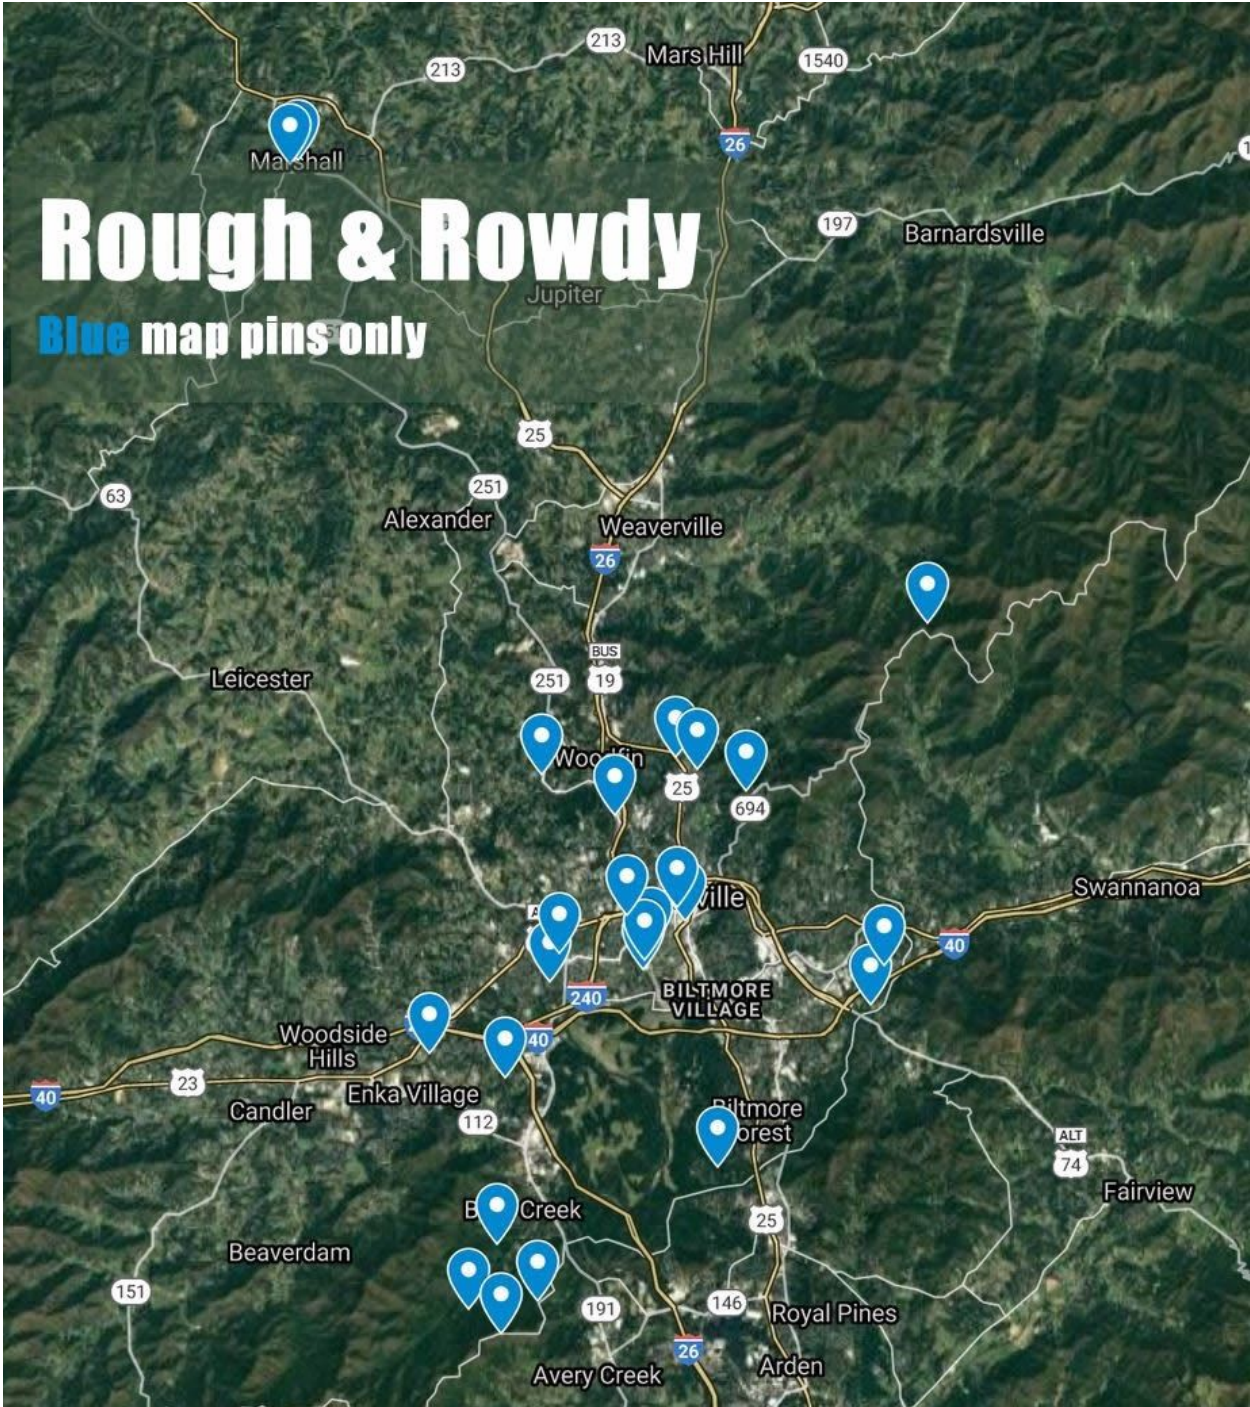

Rough and Rowdy Map

Rough & Rowdy Check Point List

Brooklyn Park

Mtns to Sea @ Intersection of Blue Ridge Parkway

Imagine Public Charter School

Disc Golf Course @ BC Sports Park

Pink Dog Creative- Grind Coffee

Manatee on a wall

Sprinkle Creek Landscaped Home

Walnut Cove Overlook

Tour de Fat Dance Contest

Rough & Rowdy Bonus Points Available:

- 3 little pigs on Sunset
- An i9 product
- A pic of jewel weed
- The bike tree on Waynesville Ave
- A representation of transportation in public art
- A pic of a Fall Out competitor
- A camper van
- A [Bicycle Friendly Business](#) designated by the League of American Bicyclists.
- A photo of your team under a bridge

Deck looking over French Broad River

On street bike corral @ Catawba Brewing Company
South Slope

Aston Park Tennis Court

Wedge at Foundation

Owl Bakery

Manatee Wall

Major Taylor Mural

RADTIP Kiosk

Cruisers Map

Cruiser Check Point List
Canine's Beach
FBO-hydration break
Bench on Hominy
Under the Bridge
Metallic Fish

Pink Dog Creative- Grind Coffee
New Belgium Archway
French Broad Overlook
Girl making a wish on a daisy
bridge on new bikeway
Metal Chicken
Tour de Fat Dance Contest