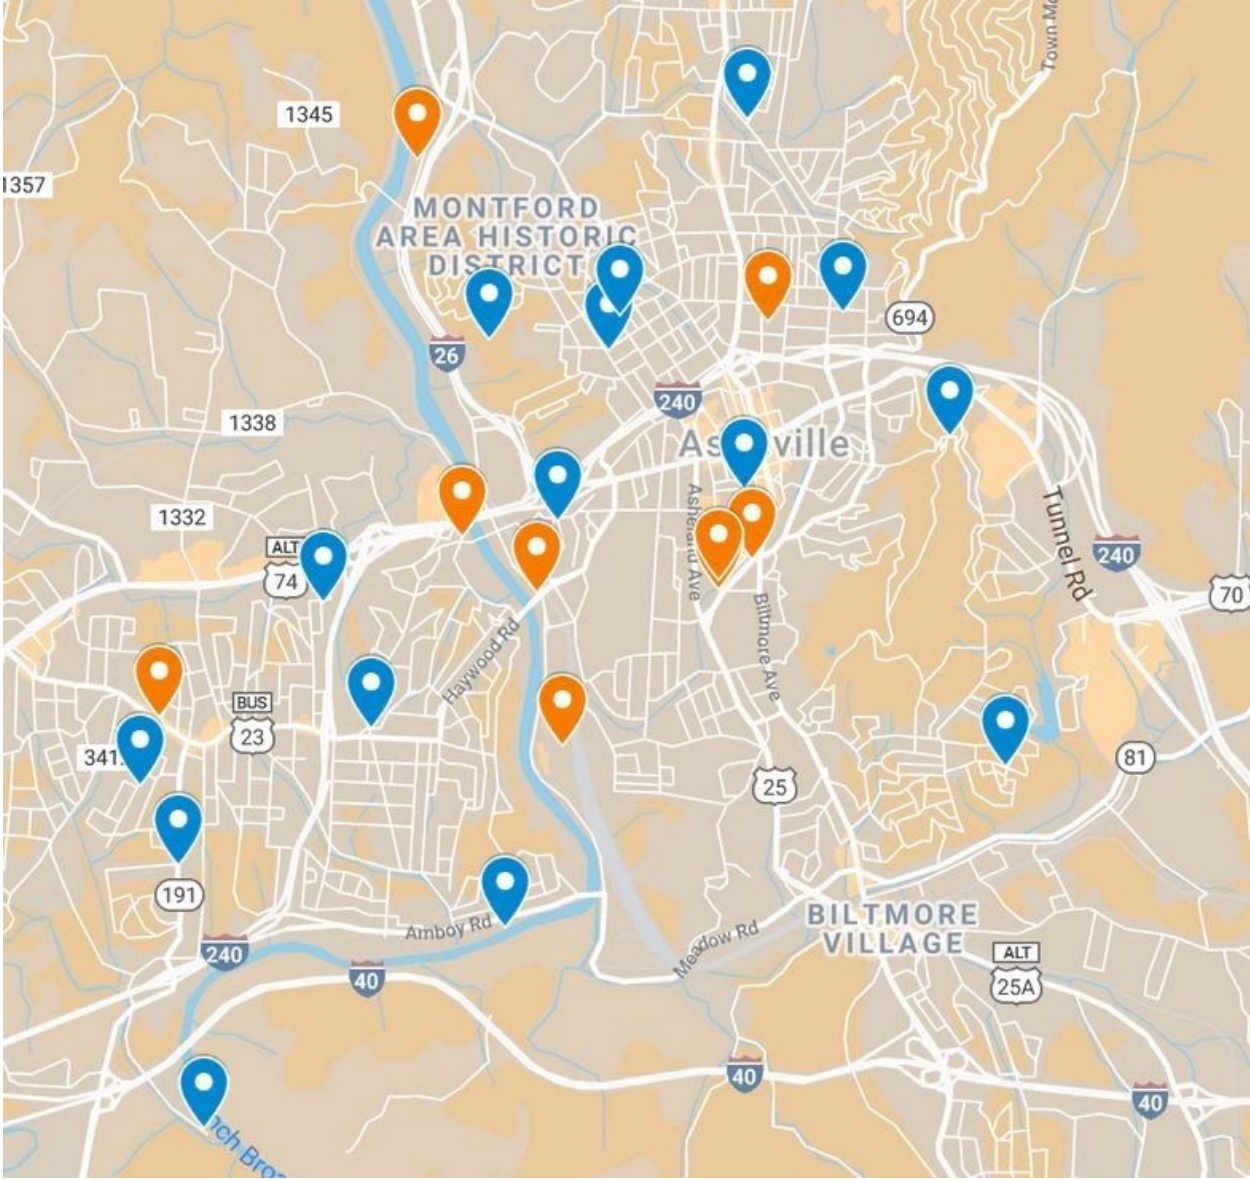

On each map, “Trick or Treat” checkpoints are mandatory and designated in orange on the maps

Rough and Rowdy Map - [web version here](#).

Rough and Rowdy Checkpoints

-  Spooks Branch Road
-  Elm Street & S. Liberty
-  Buzzard Rock
-  Blair Street & Ablemarle Rd
-  Lookout Observatory
-  Sunset Dr, Patton Mountain Rd, & Griffin...
-  SORBA - Richmond Hill Bike Park
-  Sprinkle Creek Landscaping
-  Wedge At Foundation
-  Violet Hill Cemetery
-  Lewis Memorial Cemetery
-  Conklin Compound-299 Webb Cove Rd
-  Old Bridge under 240
-  Fusco Landplanning and Development/ ...
-  TDF Slow Race-797 Haywood Rd
-  Olivette Cemetery
-  City of AVL - AVL Unpaved & GAP
-  House the Witch at the Flying Bike
-  Dr. King's Farms and Tours
-  Kitsbow- Jean Webb Park
-  Mosaic Realty Costume Contest
-  Jarrett Farm Rd & Bear Crk Rd Intersecti...
-  Well-Bred Bakery & Cafe in Downtown ...
-  Craggy Laundry Facility

City Centric Map - [web version here.](#)

City Centric Checkpoints in list form:

City Centric

 Individual styles

-  Church Street & Sawyer St
-  Helen's Bridge
-  Montford Cemetery
-  Farewell Coffee featuring Mt...
-  Patton Parker House- Beauti...
-  Gorgeous Oak on corner of C...
-  Sprinkle Creek Landscaping
-  Asheville Yoga Center yoga p...
-  Wedge At Foundation
-  Spooky Chiles Mansion & Pl...
-  Twisted trees
-  Westwood traffic circle *future
-  Rose Market Building/Home
-  Creepy Doll House
-  Edgar Allen Poe
-  Vermont Decorations
-  Epic Halloween House
-  New Playground
-  Sing to Maggie at 235 Murdo...
-  TDF Slow Race/ 797 Haywo...
-  House The Witch at The Flyi...
-  Mosaic Realty Costume Con...
-  Kitsbow/Jean Webb Park
-  City of AVL - AVL Unpaved & ...