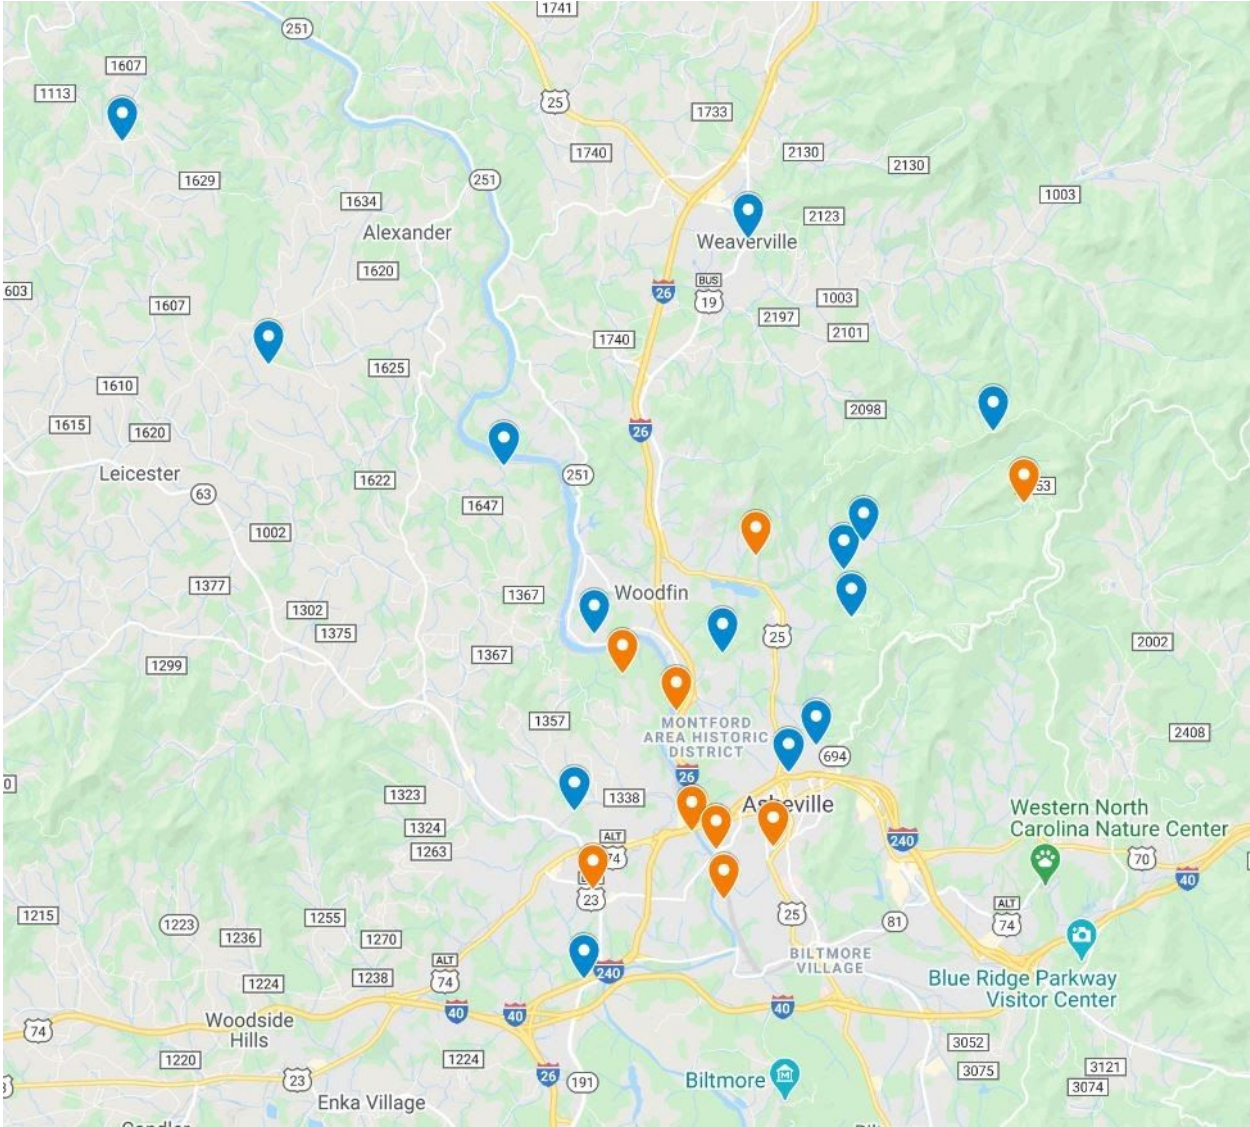

Asheville on Bikes

RIDE YOUR CITY

This pdf is part of your Pumpkin Pedaller 2020 event packet. This pdf is just the maps and checkpoints for each of the 3 route types. [Visit the event URL](#) to read the rules or read the full event packet.

On each map, “Trick or Treat” checkpoints are mandatory and designated in orange on the maps

Rough and Rowdy Map - [web version here](#).

Rough and Rowdy Checkpoints

-  Spooks Branch Road
-  Elm Street & S. Liberty
-  Buzzard Rock
-  Blair Street & Ablemarle Rd
-  Lookout Observatory
-  Sunset Dr, Patton Mountain Rd, & Griffin...
-  SORBA - Richmond Hill Bike Park
-  Sprinkle Creek Landscaping
-  Wedge At Foundation
-  Violet Hill Cemetery
-  Lewis Memorial Cemetery
-  Conklin Compound-299 Webb Cove Rd
-  Old Bridge under 240
-  Fusco Landplanning and Development/ ...
-  TDF Slow Race-797 Haywood Rd
-  Olivette Cemetery
-  City of AVL - AVL Unpaved & GAP
-  House the Witch at the Flying Bike
-  Dr. King's Farms and Tours
-  Kitsbow- Jean Webb Park
-  Mosaic Realty Costume Contest
-  Jarrett Farm Rd & Bear Crk Rd Intersecti...
-  Well-Bred Bakery & Cafe in Downtown ...
-  Craggy Laundry Facility

Cruisers Map - [web version here](#).

Cruisers checkpoints in list form:

Cruiser

 Individual styles

-  French Broad Outfitters
 -  Hominy Creek Greenway Trai...
 -  Protected Path
 -  Stay True
 -  Wedge At Foundation
 -  Mural of Homer eating a donut
 -  French Broad River Dog Park
 -  RAD Skatepark
 -  Crooked Tree
 -  Tent Camping by the river
 -  MustAsheville Bikes
 -  Kitsbow- Jean Webb Park
 -  City of AVL - AVL Unpaved & ...
 -  New Belgium Brewery Sign
 -  John Payne's Throne
 -  Bandit the Dog
 -  Fix It Station needs fixing
 -  a marionette dinosaur
 -  AVL history
 -  Airstream
 -  find your echo
-