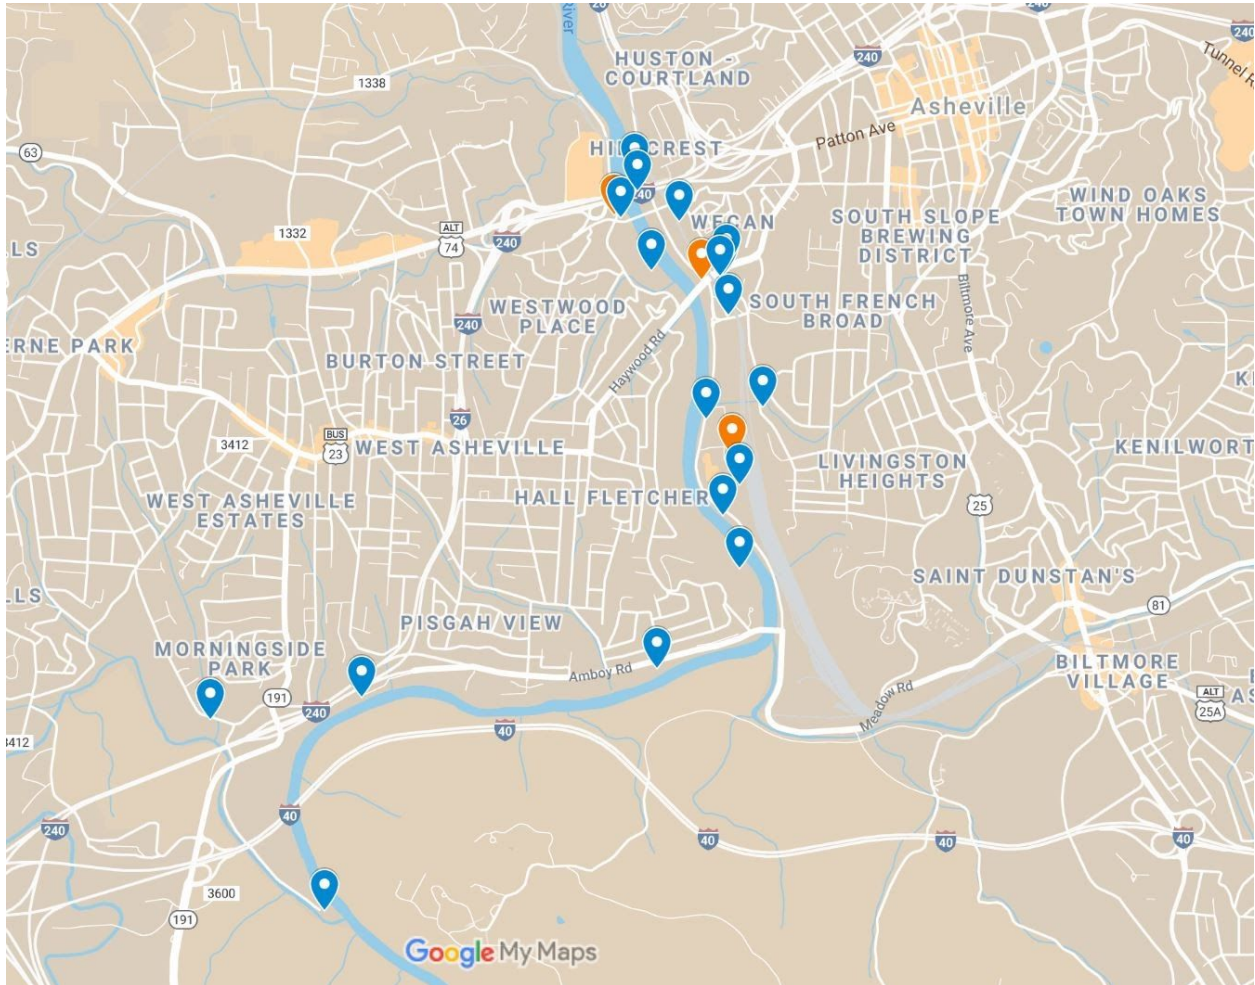

Cruisers Map - [web version here](#).

Cruisers checkpoints in list form: